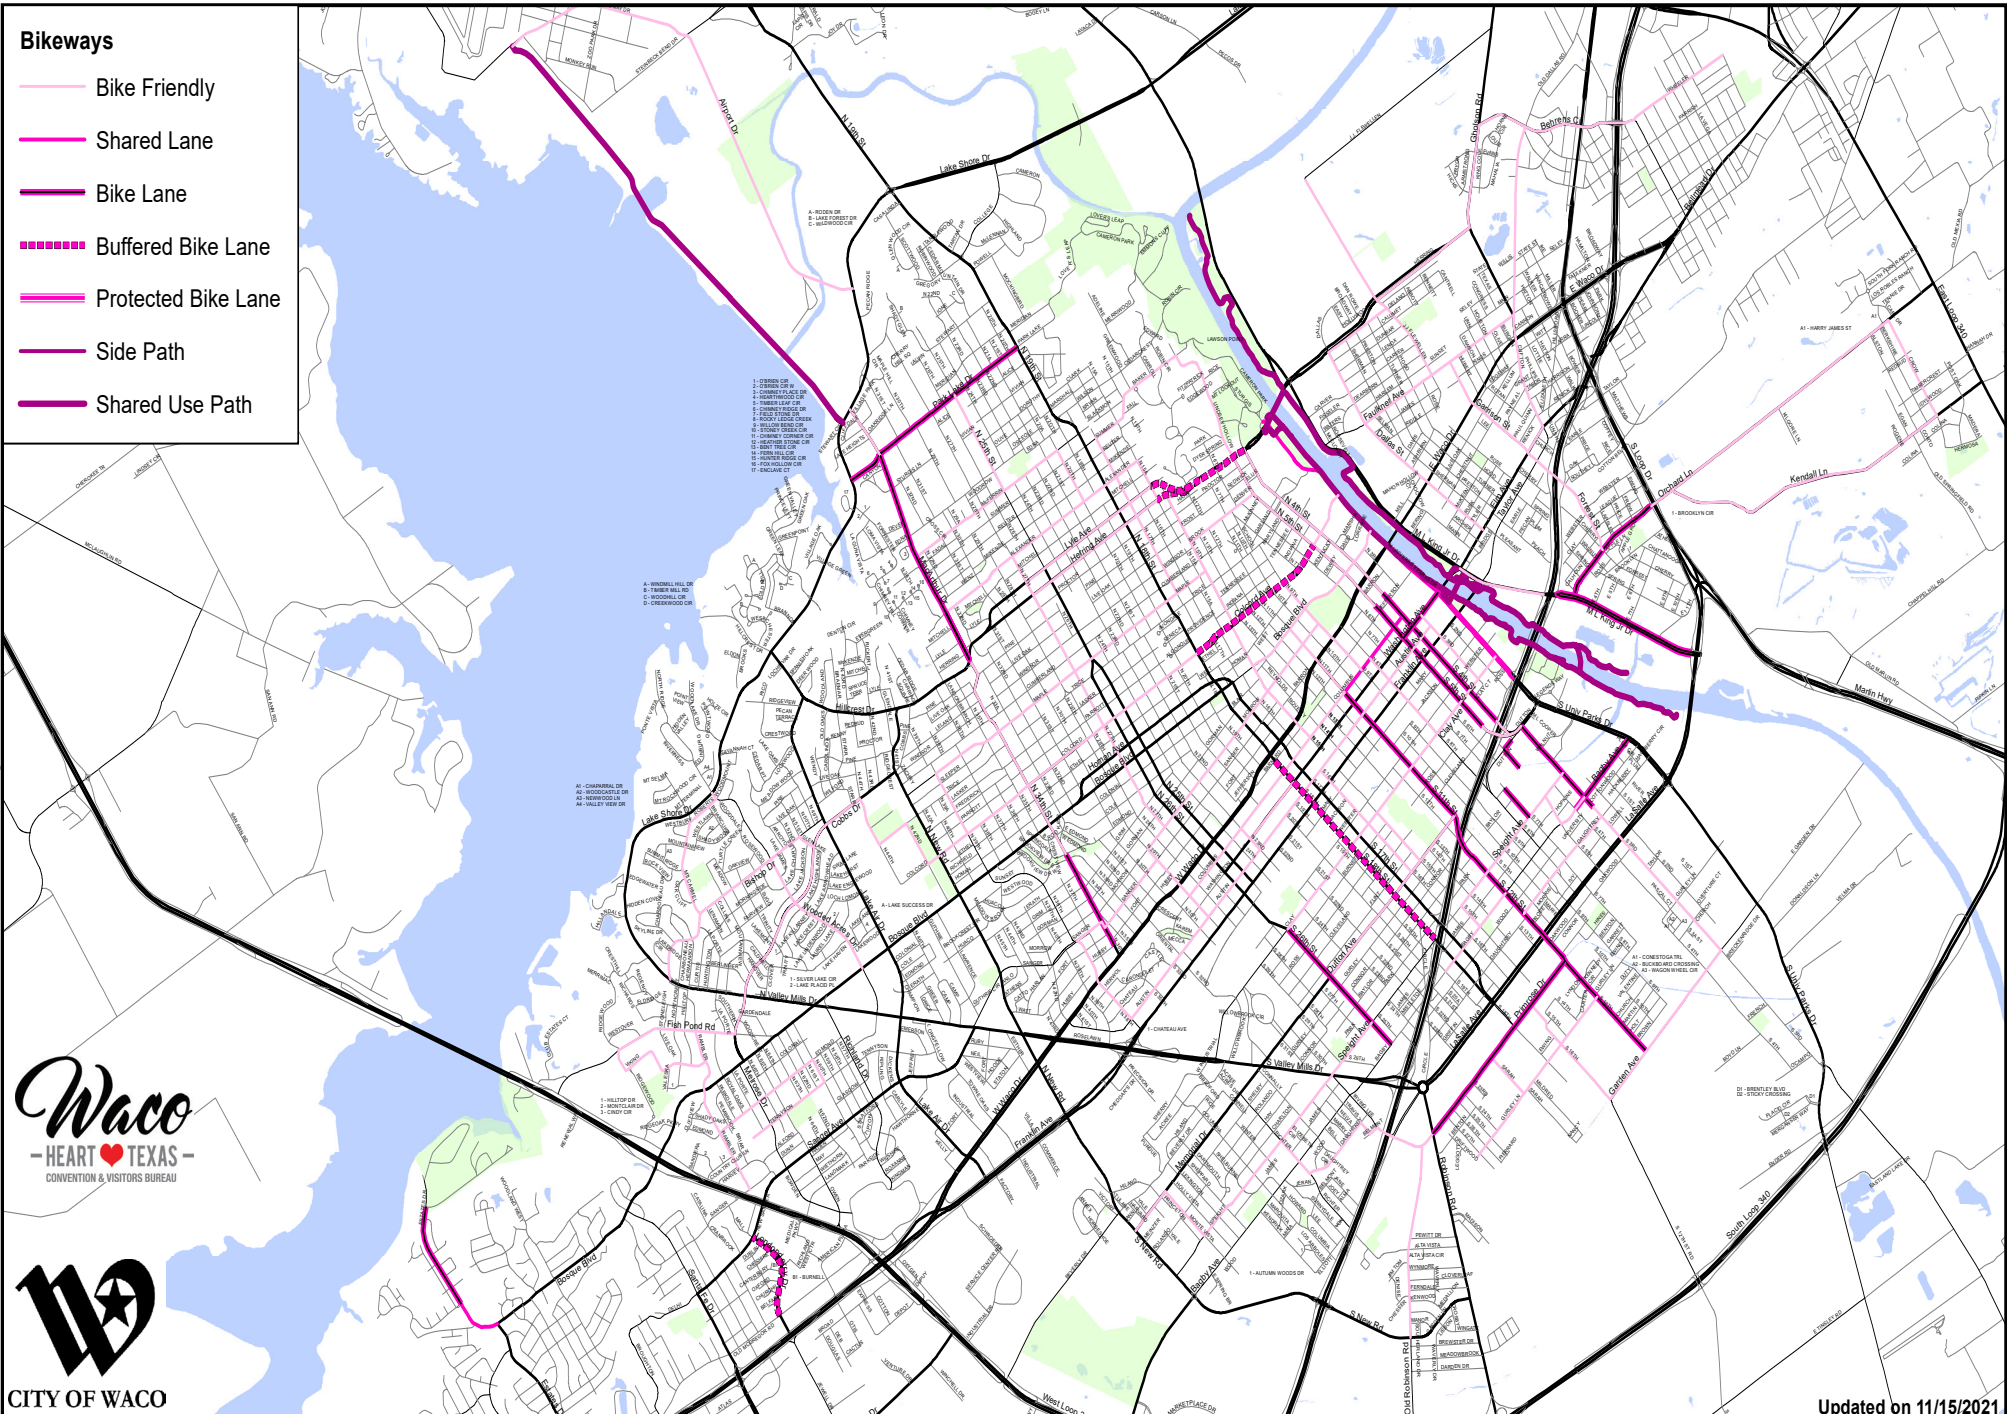

**Bikeways**

-  Bike Friendly
-  Shared Lane
-  Bike Lane
-  Buffered Bike Lane
-  Protected Bike Lane
-  Side Path
-  Shared Use Path

This map is meant to be a guide for bicyclists, but remember to use common sense! If you don't feel comfortable on a given route, choose a different one. Conversely, you may know a quiet residential street that is perfect for bike riding but isn't listed on the map. Have fun exploring, and please remember to always wear a helmet and obey all traffic safety laws.

Disclaimer: This map illustrates popular bicycle routes that have been identified by the City of Waco and Waco Metropolitan Planning Organization who assume no liability for bicyclists traveling on these routes. By using these routes, you are accepting the same risk that you would be traveling on any other public roadway.